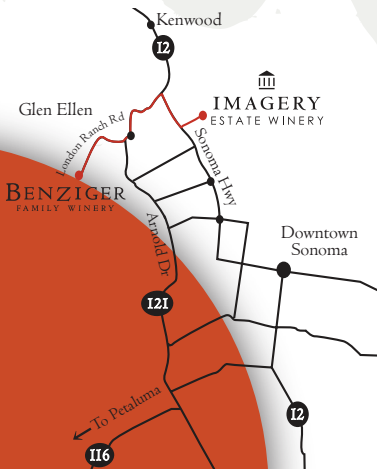

IMAGERY

ESTATE WINERY

broaden your palate®

IMAGERY

ESTATE WINERY

We hope you enjoy your visit to Imagery Estate Winery. Our limited edition wines are available exclusively in our Tasting Room, where an inspired journey through the art of wine awaits.

- ❖ Experience unusual varietals like Lagrein, Tempranillo, Petit Verdot and Malbec.
- ❖ Peruse the gallery, displaying the world's largest label art collection, each piece featured on a wine label both past and present.
- ❖ Picnic on our patio, play bocce ball, or enjoy the sun on our sprawling lawn.

Open Daily

Monday - Friday 10am-4:30pm

Saturday-Sunday 10am-5:30pm

14335 Highway 12, Glen Ellen, CA 95442

www.imagerywinery.com ❖ 877.550.4278

Visit our sister winery, Benziger Family Winery

www.benziger.com | 888.490.2739